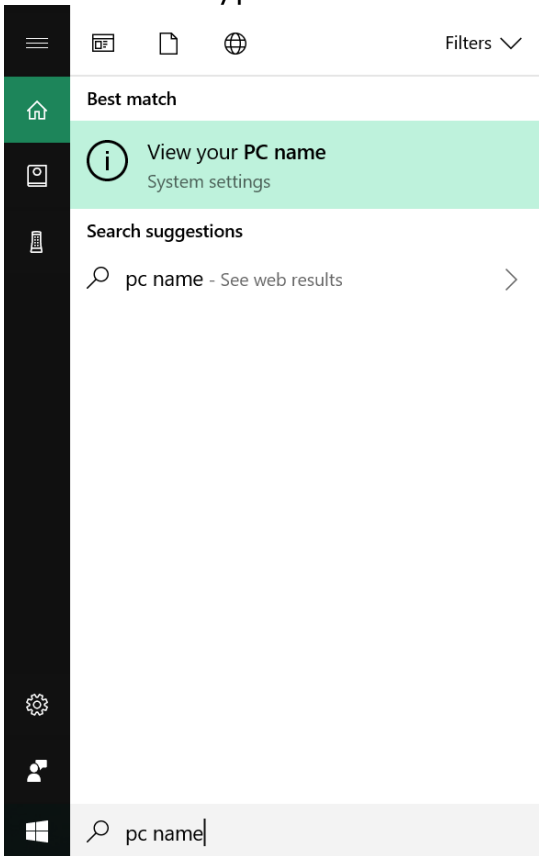

Find your PC Name

1. You can find the computer name easily by typing "System" in the windows search bar.
2. You can also type "PC Name" in the windows search bar, then select View your PC name

2. The "About" box appears showing the device name.